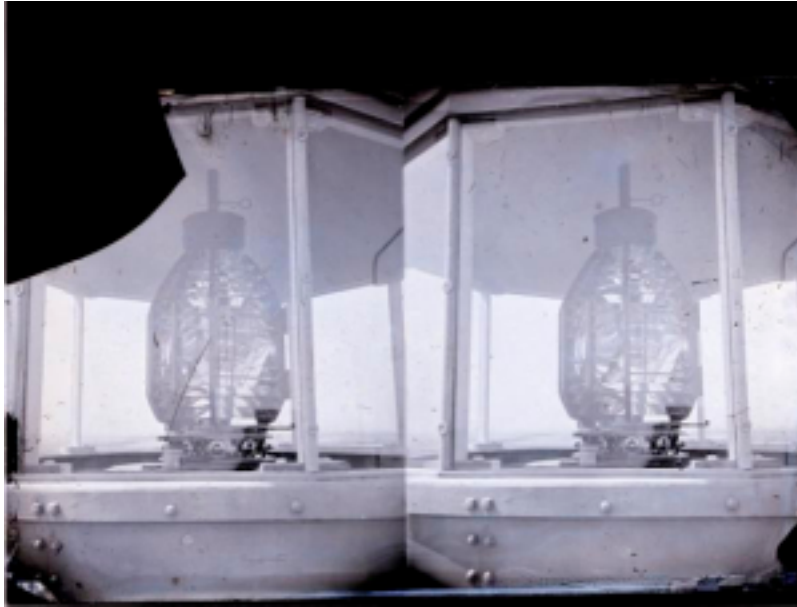

Glass Plate Negatives

Subjects - Topics

- Lighthouses--Lenses

gp246

Stereoscopic view of a canyons image/tiff, 750 dpi, 5749 x 3656