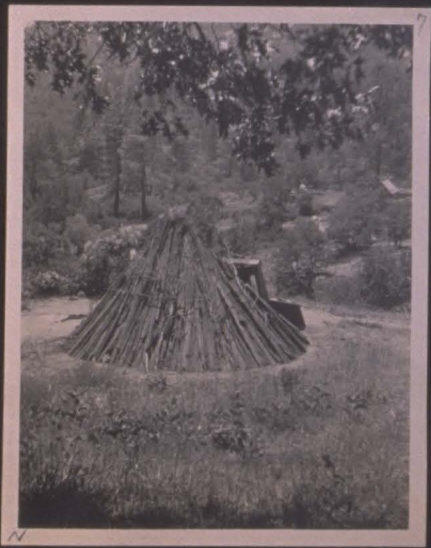

Mike's hut

.10
.20
.30
.50
1.00