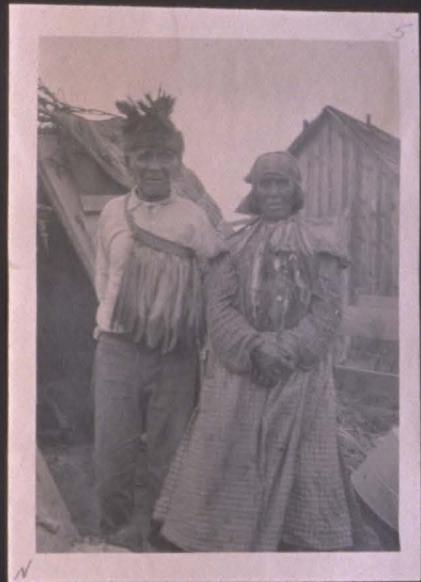

Juniper Tom & Little Jennie. Live about 8 miles from Alamosa - Pueblo Indians - Dr. & Dr. Tom

.10
.20
.30
.30