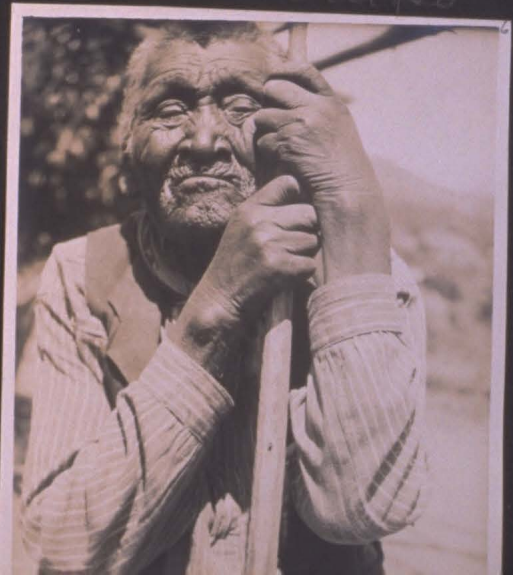

31

Black Camp