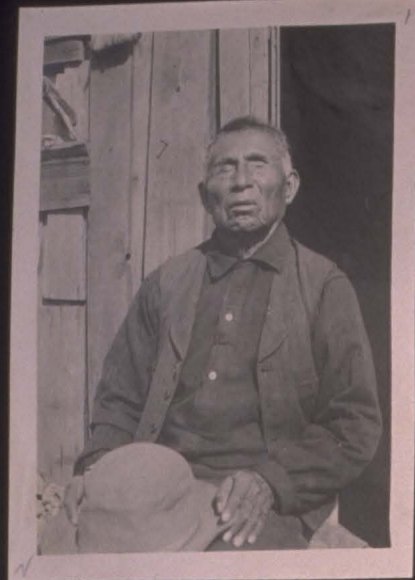

Jim Armat, near  
Becker Calif

Susie Buckline  
place - Hat Creek Calif

Hat Creek Indian -  
Jim Armat -

Tom Thomas -  
Caswell P.O.  
Hat Creek Ind.

Old woman at  
Hat Creek Ind  
Caswell P.O., Calif.

65

THE  
RIVER

Blind George -  
Face River Mills.

Old Carolyn -  
Daguer  
Pot River  
Face River Mills  
Linn with old work

*John Cassel - between ... and Mary Cassel - near ...*

.10  
.20  
.30  
.50  
.70  
M  
1.00