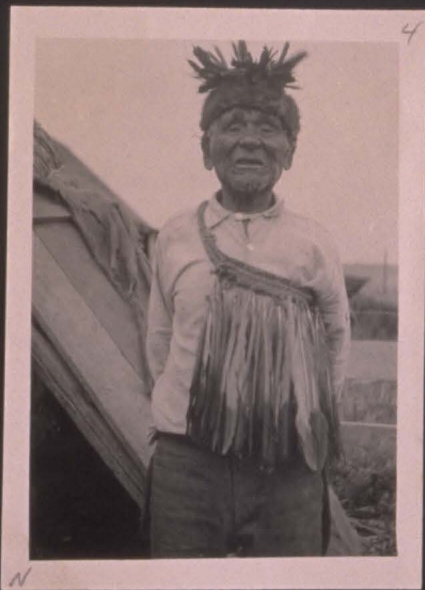

Juniper Tom & Little Jennie. Live about 8 miles from Alamosa - Pueblo Indians - Dr. & Dr. Tom

.10
.20
.30
.30