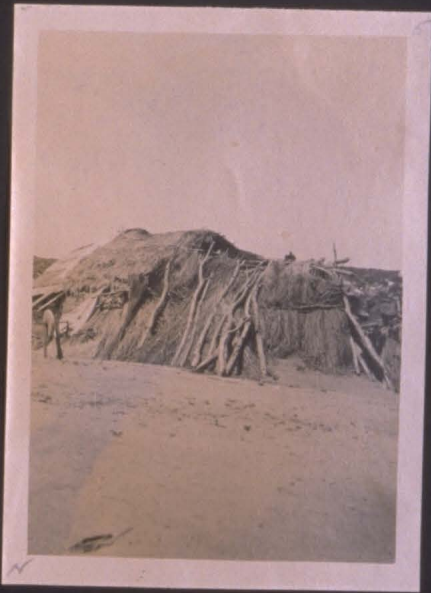

U'na line  
means "closed eyes"  
San Jose Res.  
Mexico

00 A .10 .20 .30 .50 .70 M 1.00

*Jiraja*

*Jiraja*

*Raphina Ricci - On the way to work*

29

C Red-Filter Negative Cyan Printer  
 M Green-Filter Negative Magenta Printer  
 Y Blue