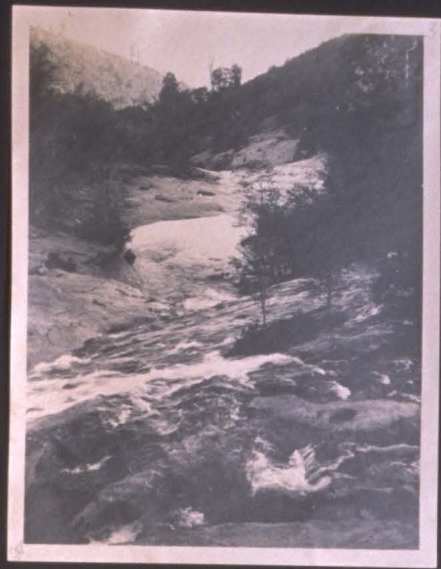

Old Jesso Place -  
corn cask - above  
Dunlap - Yasutch.

Old woman and her daughter  
Mary Jesso - Mary 20 years

Young Sallie -  
Mary Jesso's daughter

Mary Jesso - Yasutch.

J. M. Khuman, 44 yr.  
Rockland, also with  
Fox - 82 years old