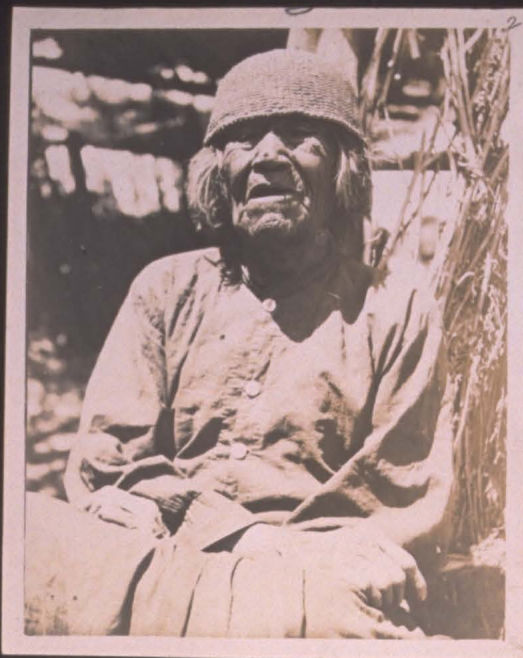

Hatch-a-eal-

Hatch-a-eal's Daughter

Anita Boyel + family

.20  
 .30  
 .50  
 .70  
 M  
 1.00  
 1.30  
 1.60  
 8  
 1

Blue  
 Cyan Printer  
 M  
 Green-Filter Negative  
 Magenta Primer  
 Blue-Filter Negative  
 Yellow Primer