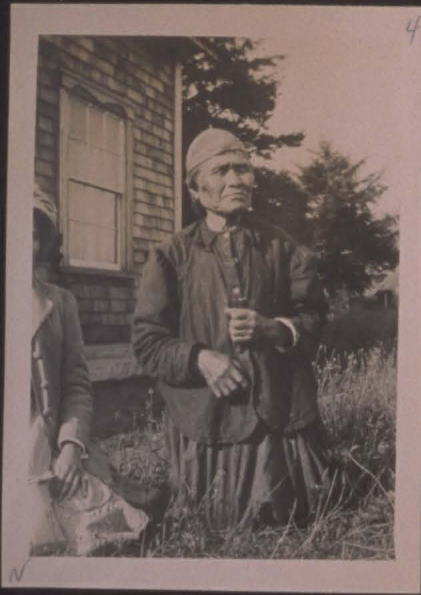

*old woman  
North Carolina*

*Shasta Indian*

77

.10  
.20  
.30  
.50  
1.00

*Living near Truckee Falls*

Mr + Charles  
T. Lora woman  
Smith River Calif

Wool drying at  
Smith River  
Smith River Calif

Red-Filter Negative  
0.10  
0.20  
0.30  
0.50  
1.00