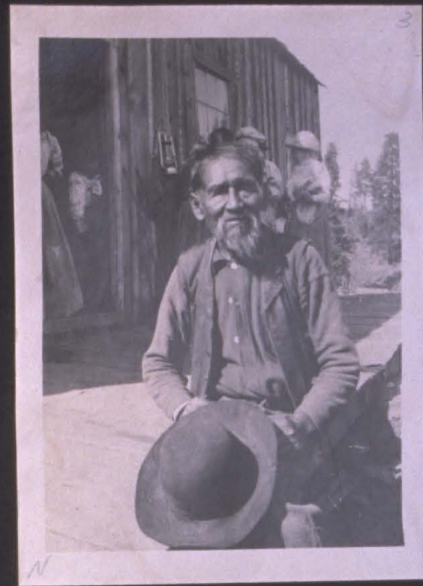

Jim Armat, near  
Becker Calif

Susie Buckline  
place - Hat Creek Calif

Hat Creek Indian -  
Jim Armat -

Tom Thomas -  
Caswell P.O.  
Hat Creek Ind.

Old woman at  
Hat Creek Ind  
Caswell P.O., Calif.

65

THE  
RIVER

Blind George -  
Face River Mills.

Old Carolyn -  
Daguer  
Pot River  
Face River Mills  
Linn with old work

*John Cassel - between ... and Mary Cassel - near ...*

.10  
.20  
.30  
.50  
.70  
M  
1.00