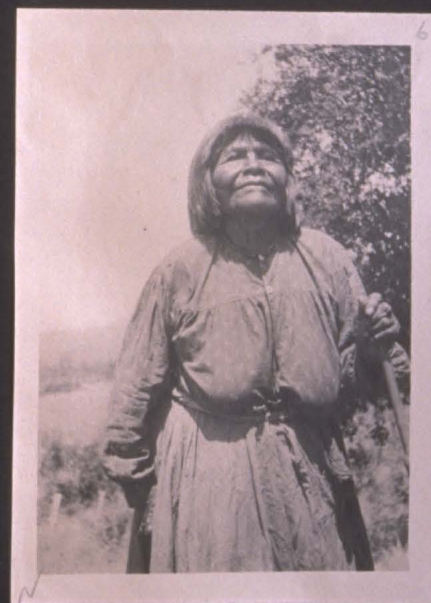

N

C Red-Filter Negative Cyan Printer
.00 A
.10
.20
.30
M Green-Filter Negative Magenta Printer
.50
1.00
Y